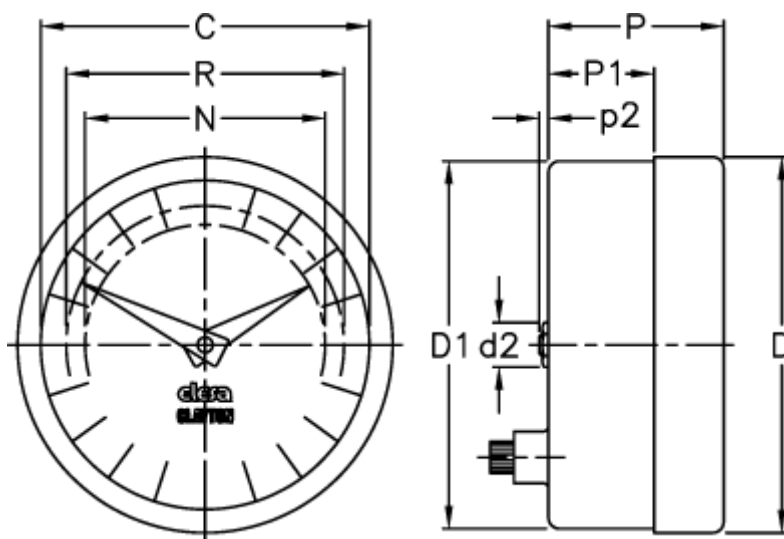

Article number: 2307026101

Description: E+G Positive drive indicator
PA05-0100-D

Measures

C = 102

R = 89

D = 112.7

D1 = 111.0

d2 = 8

N = 76

P = 32

P1 = 18.8

p2 = 1.0